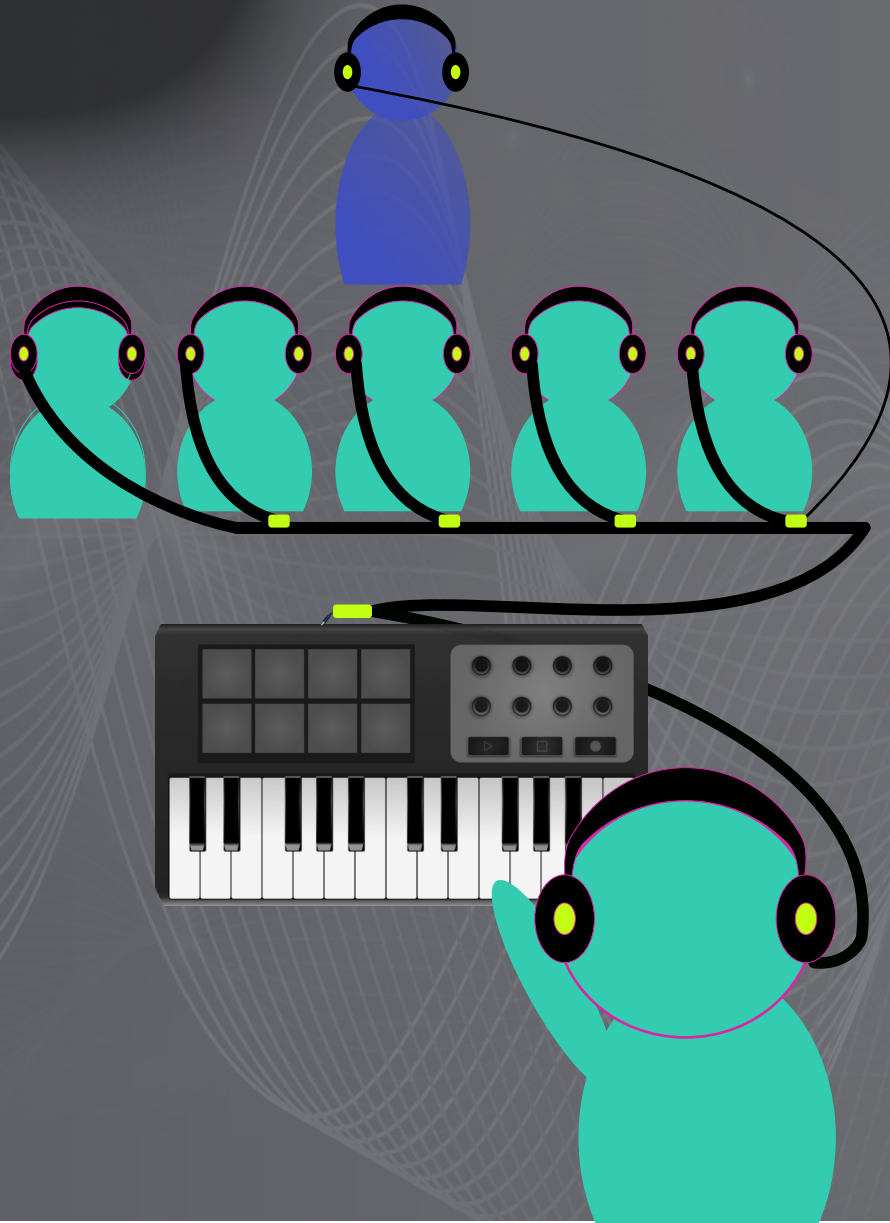

SOHO AUDIO LINK

Audio Link 2+ students , no adaptors needed

Headset

- 9 size adjustment settings
- 90 rotating ear-cups
- Soft foam ear-cushions
- Soft foam headband
- Outrageously strong polypropylene housing

Music education or computer learning
Share audio together

Link Unit

- Strong moulded structure
- Both 3.5mm and 6.35mm (1/4") Jack plugs
- 3.5mm Jack Socket (audio out)
- Hardwired to headset

Soho Link allows a second audio output for every set of headphones.

Let 2 students pair up when working on a laptop, or let the teacher plug in to the students Jack socket to join their project.

You can link multiple headsets together to create an even larger private audio group.

SOHO AUDIO LINK

Are you tired of losing jack plug adaptors? Or possibly fed up of seeing students use them as missiles?

Soho Audio link gives you both 1/4" and 3.5mm Jack inputs as standard HARD WIRED.

From London with Love.